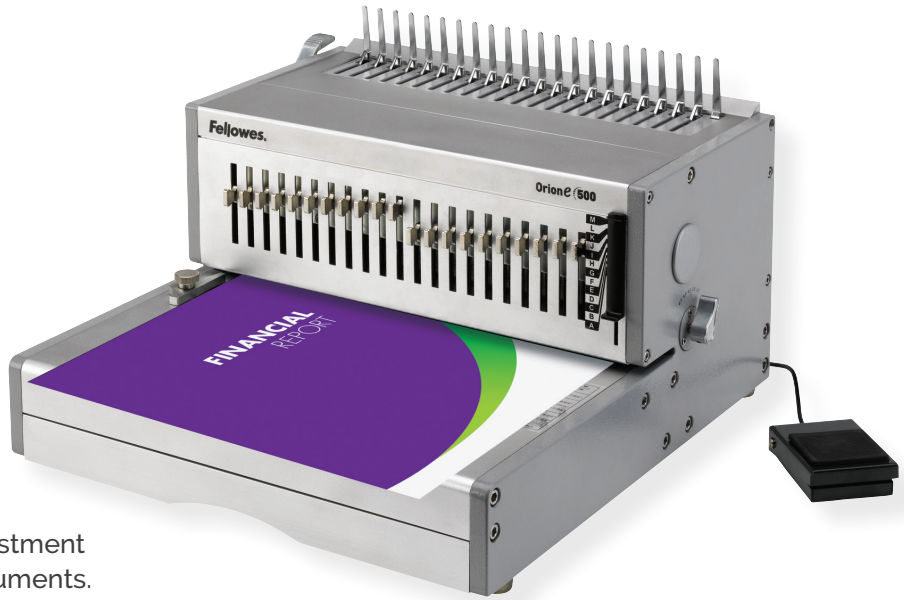

ORION™ E

Commercial Binding Machine

Foot Pedal
Operation for maximum ease of use.

21-Releasable Dies
Can handle a variety of document sizes up to 12" wide.

Adjustable Edge Guide
Rotary edge guide adjustment accurately centers documents.

Model No.	Orion™ E
Item No.	5643201
Binding Type	Plastic Comb
Punching Capacity	30 Sheets
Punching Type	Electric
Binding Capacity	500 Sheets
Releasable Dies	Yes - All
Binding Element Selector	Yes
Dimensions	9.75" x 15.75" x 19.75"
Warranty	1 Year